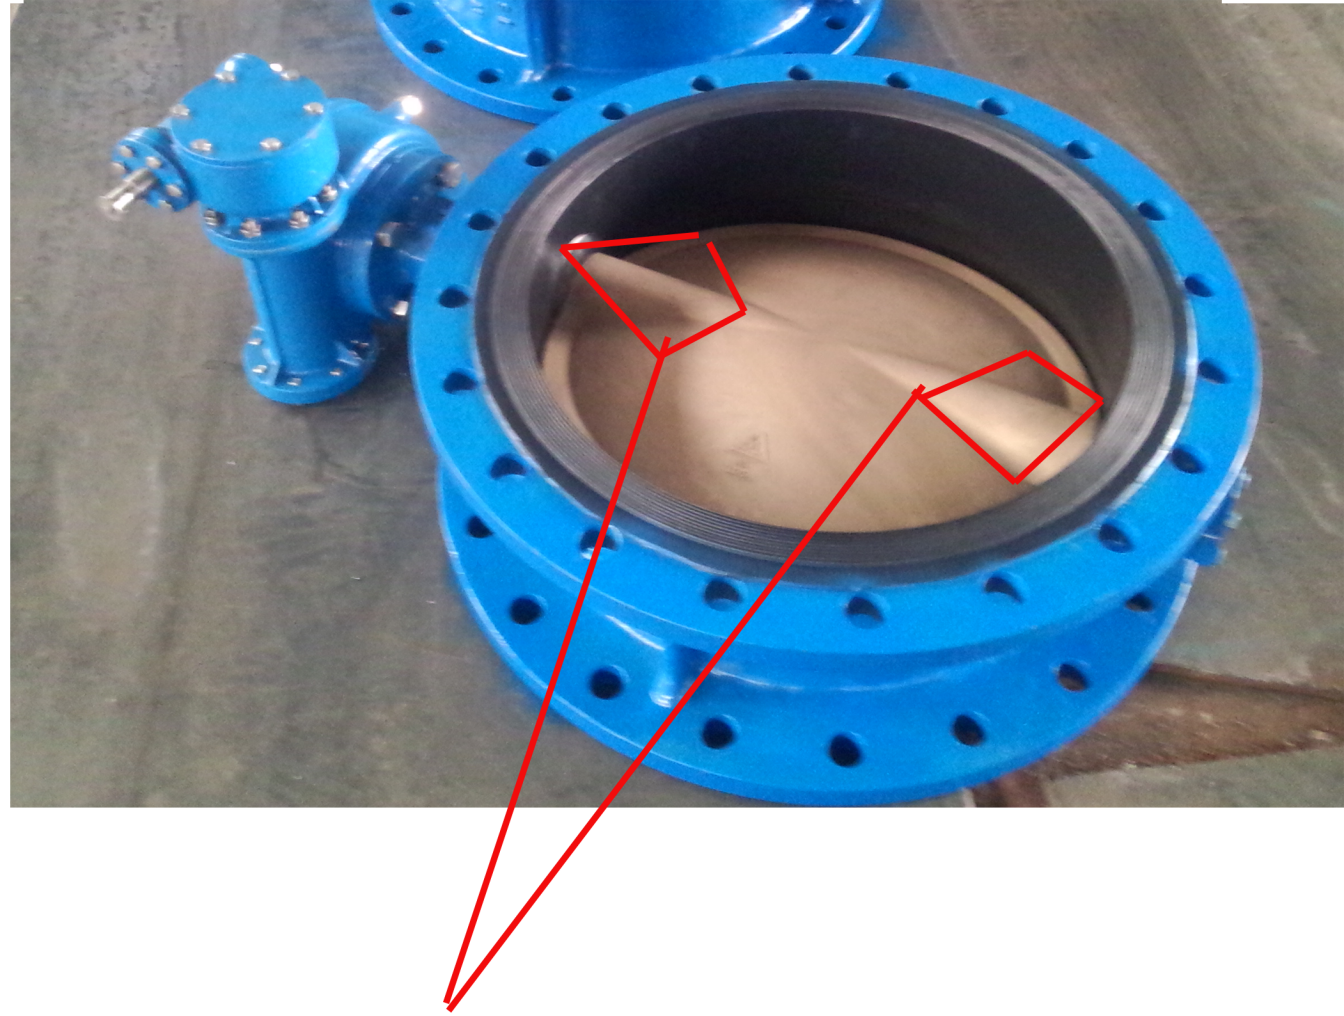

**This is with pin, it is for general water,
The price is cheaper than no pin.**

**This is no pin, it is specially for sea water usually
The price is more expensive than with pin.**

From Sherry-TJT VALVE